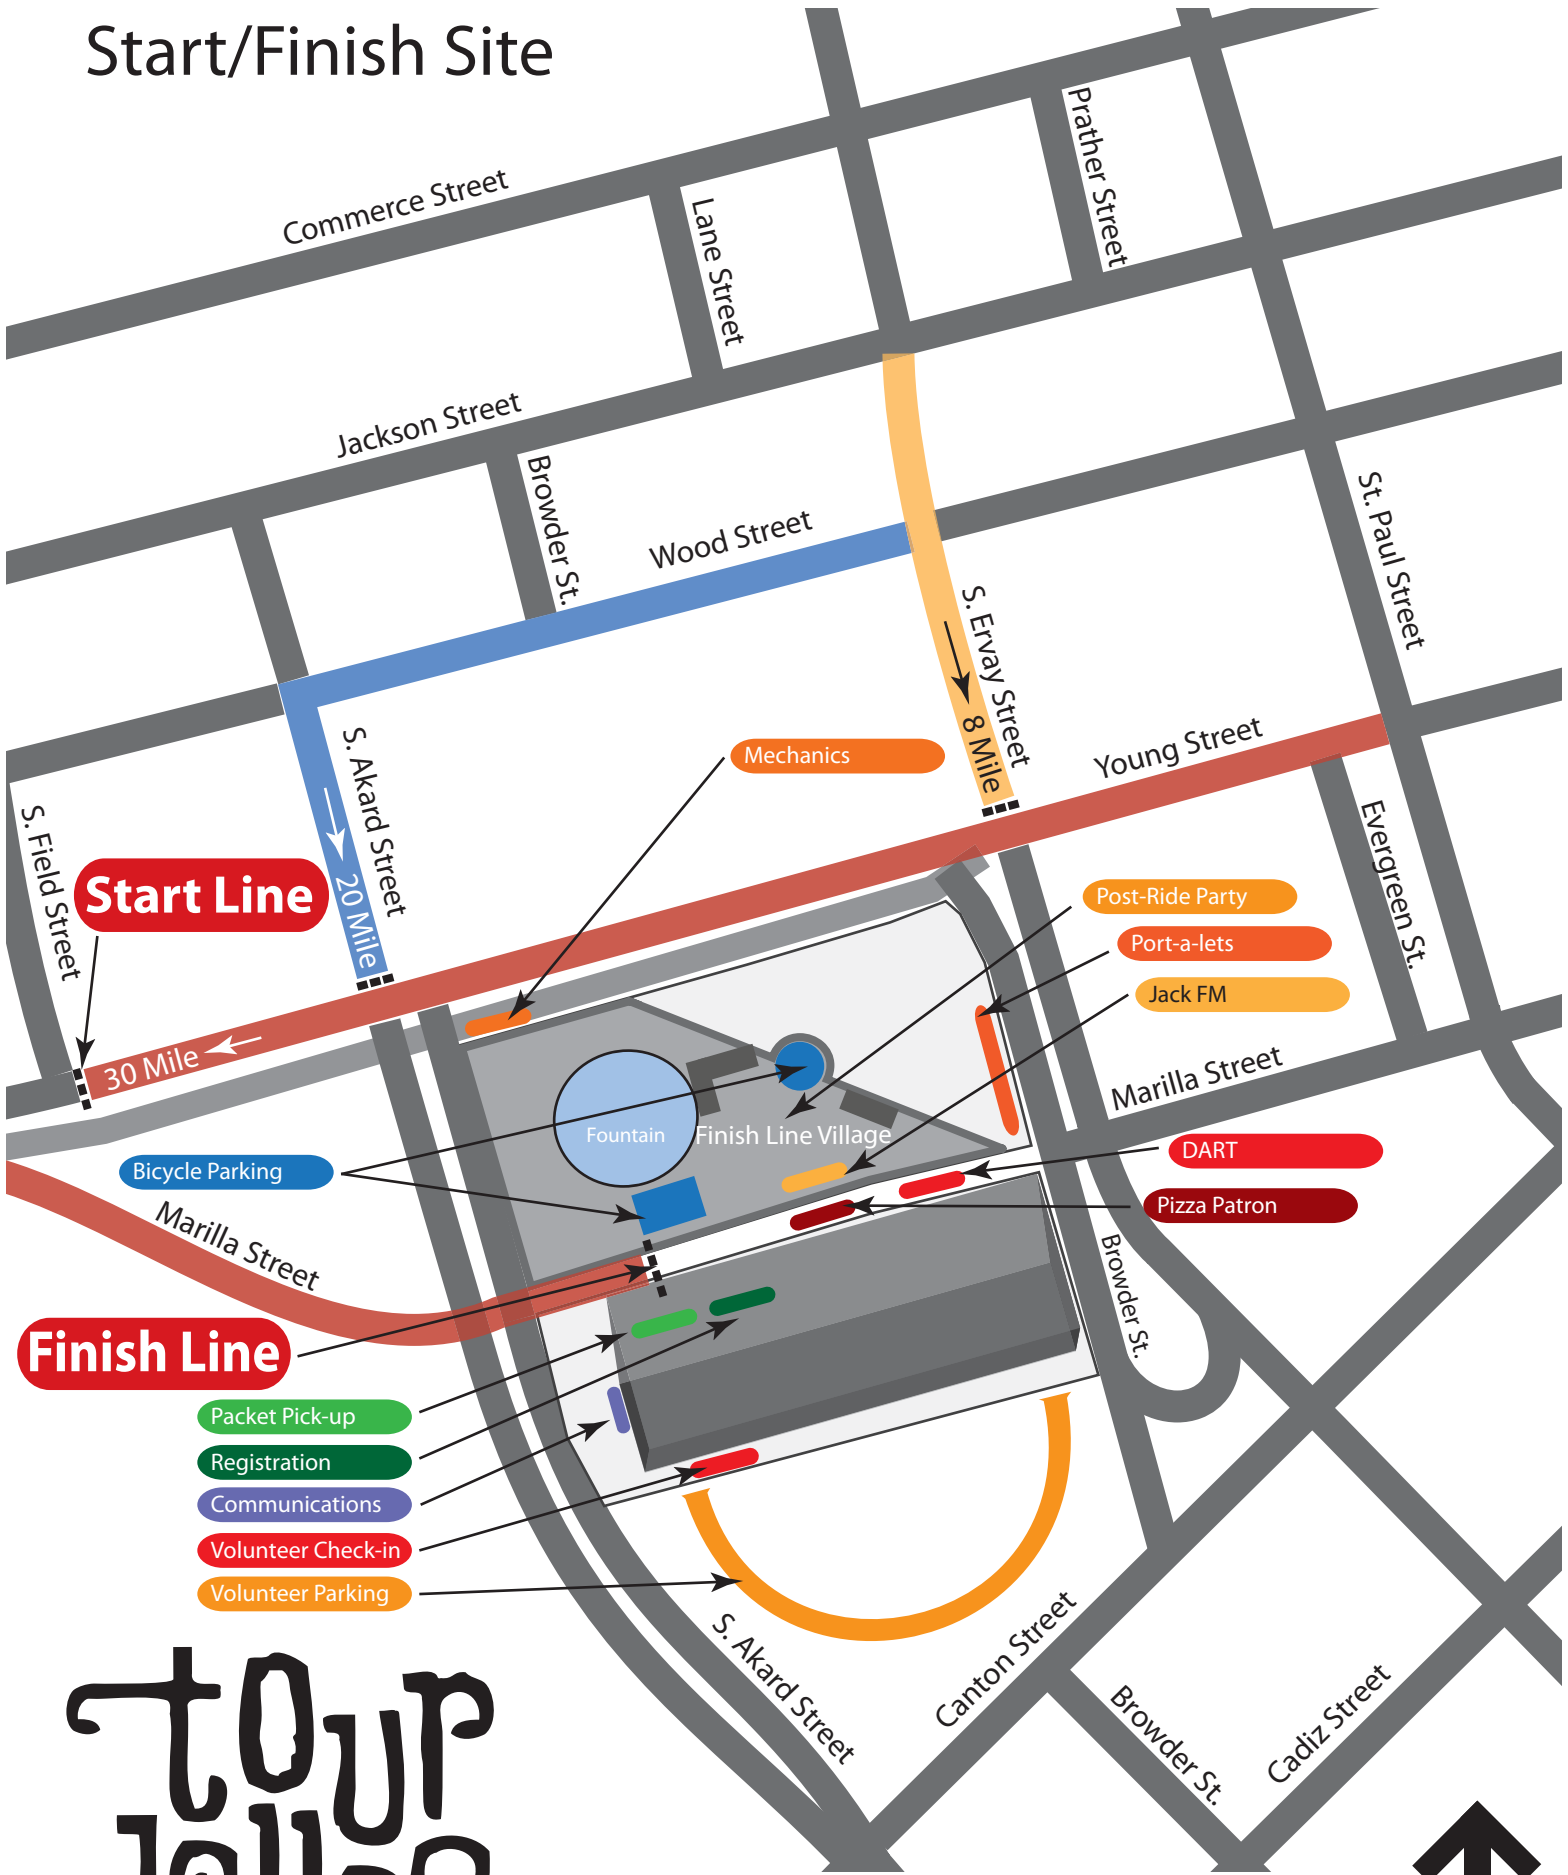

Start/Finish Site

Finish Line

- Packet Pick-up
- Registration
- Communications
- Volunteer Check-in
- Volunteer Parking

Post-Ride Party

Port-a-lets

Jack FM

DART

Pizza Patron

Mechanics

Fountain

Finish Line Village

Tour Dallas

Ride Start @ 8:00 a.m.