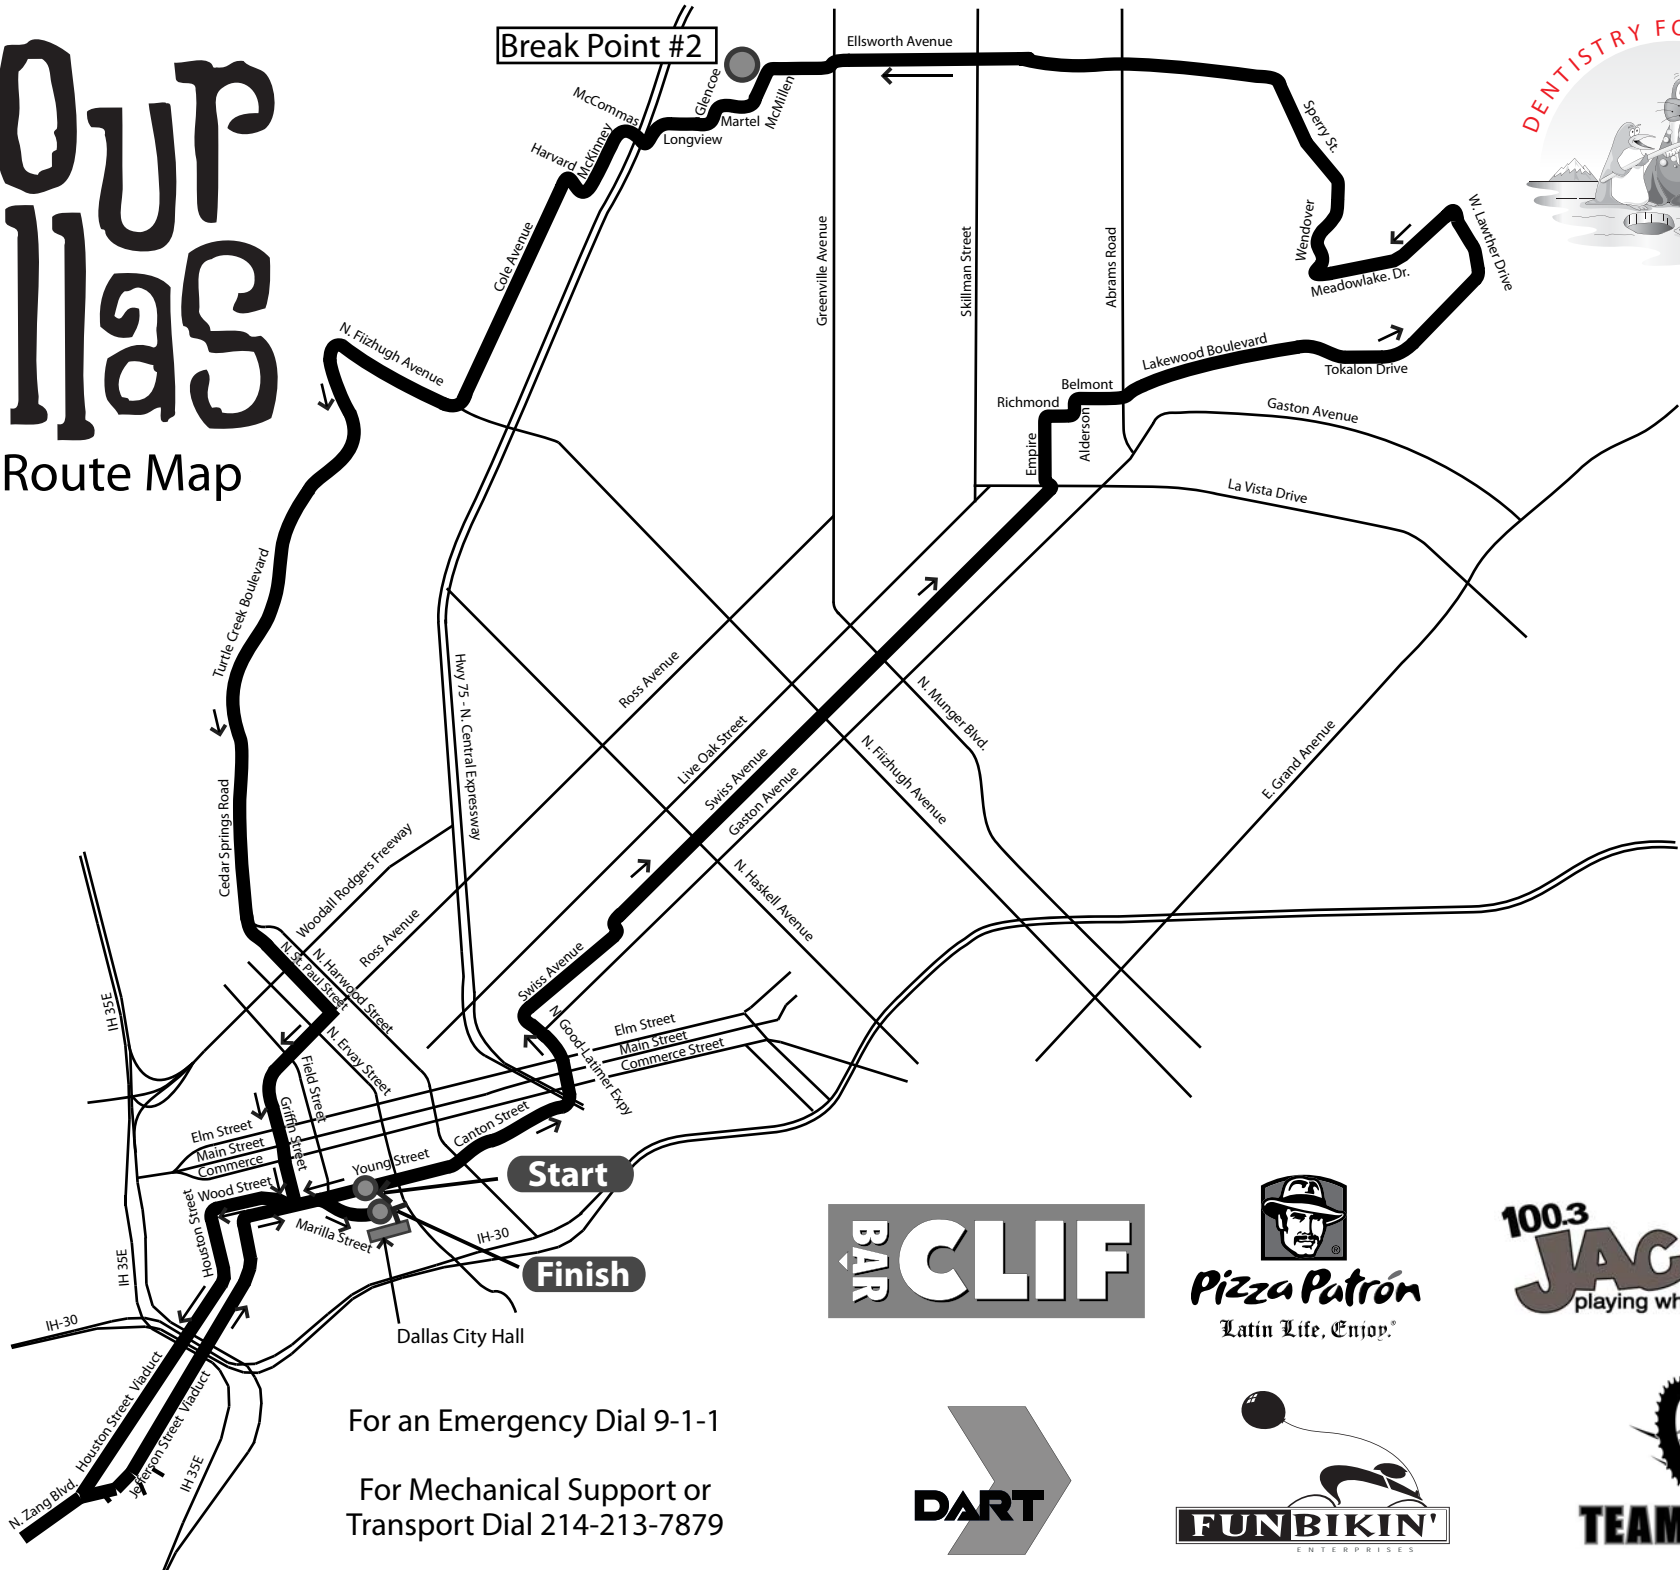

Tour Dallas

20 Mile Route Map

Start
Finish

For an Emergency Dial 9-1-1
For Mechanical Support or Transport Dial 214-213-7879