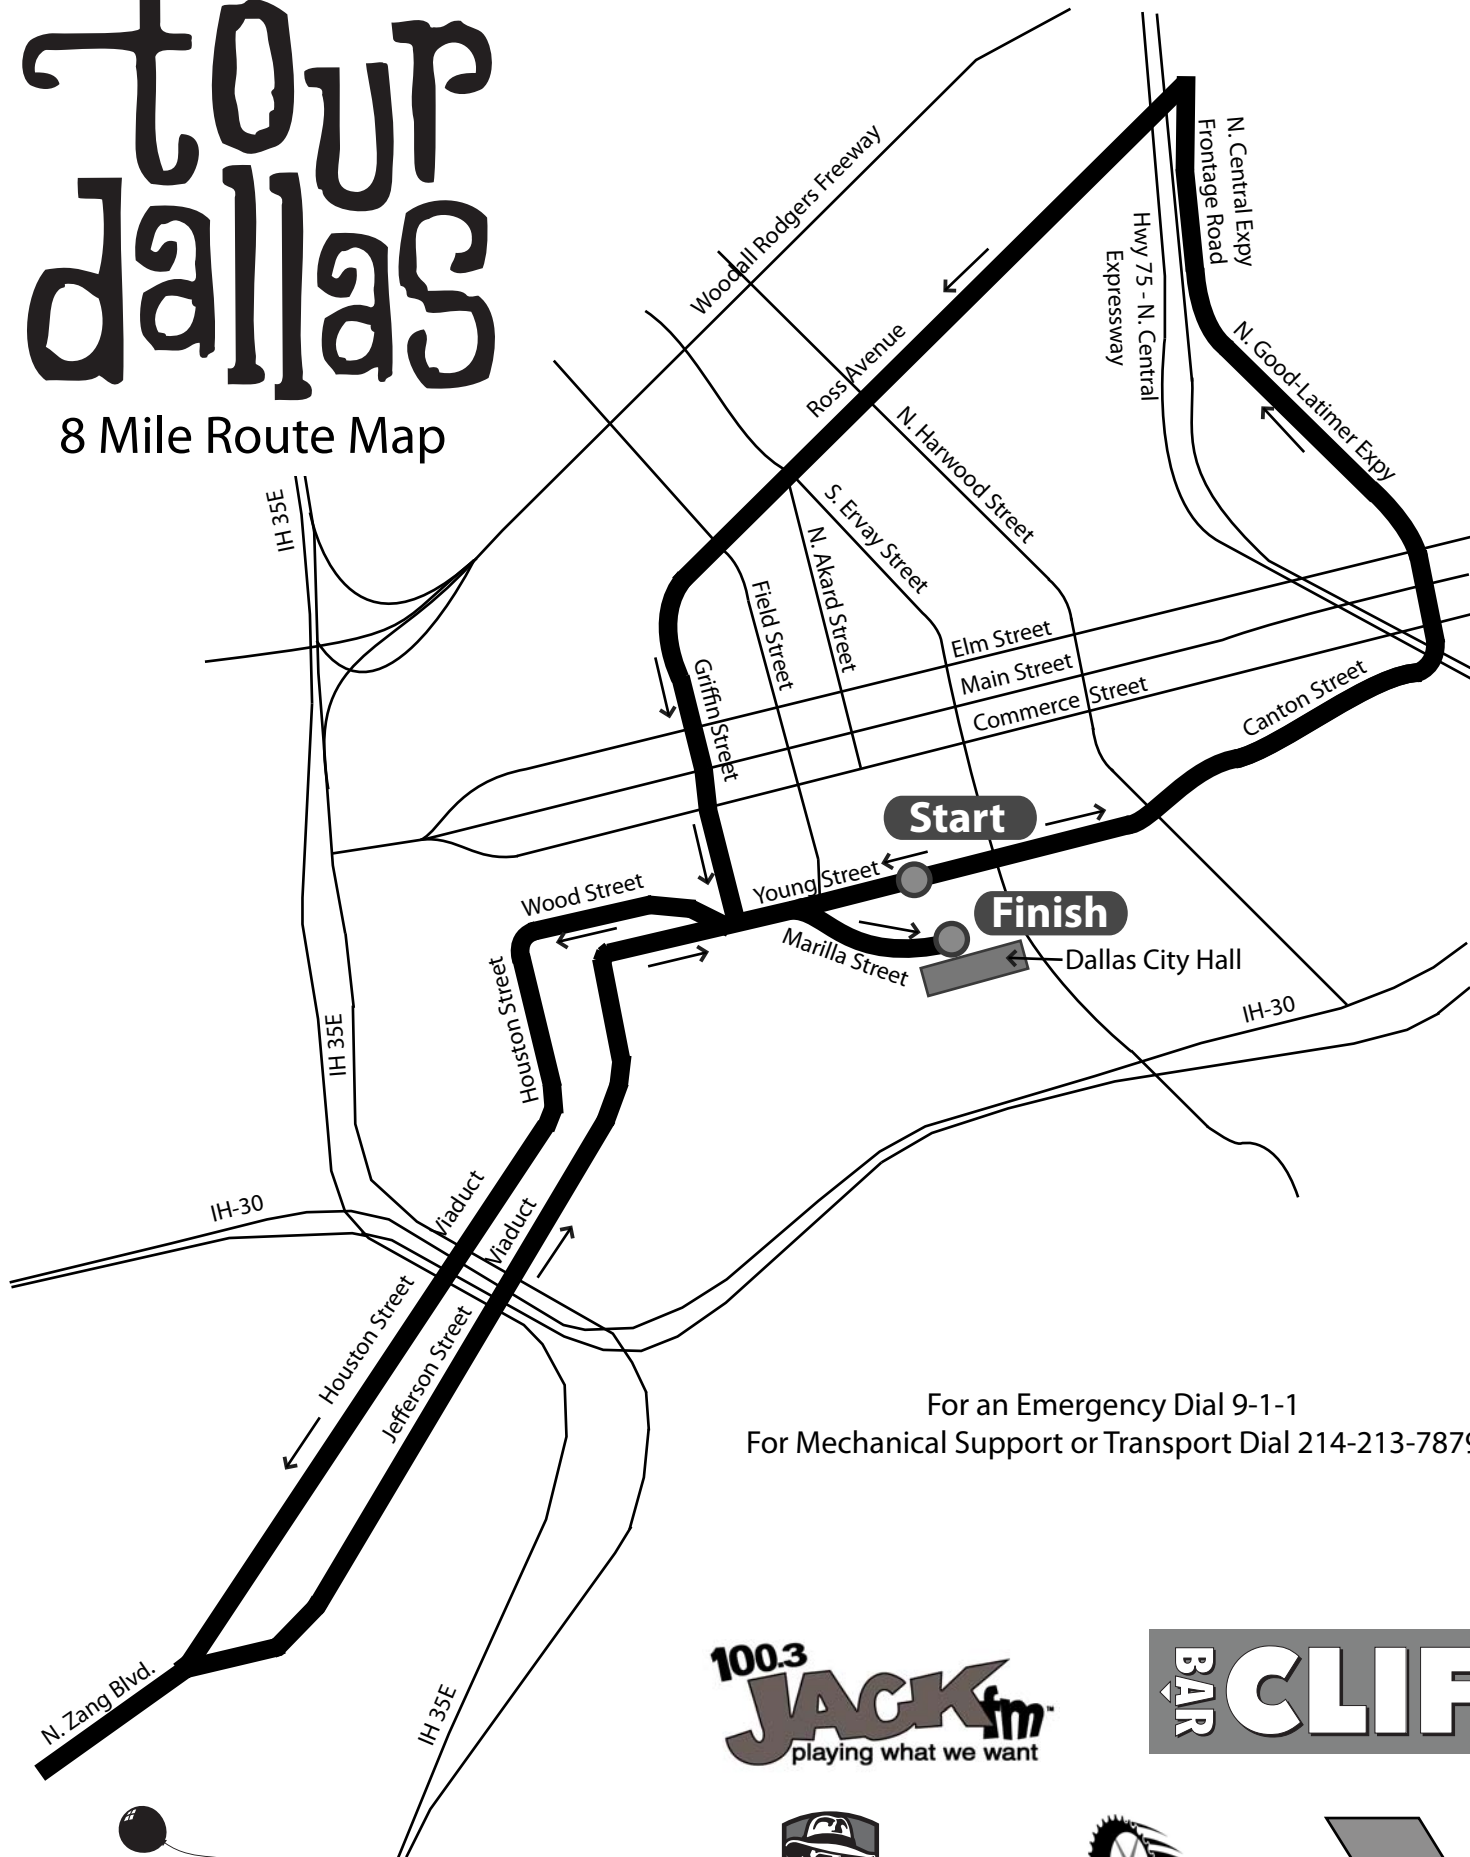

Tour Dallas

8 Mile Route Map

For an Emergency Dial 9-1-1
For Mechanical Support or Transport Dial 214-213-7879